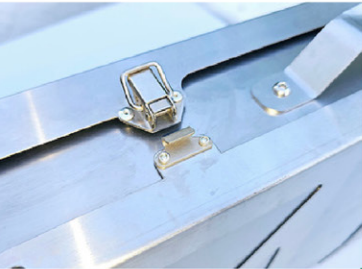

TASBRAAI

BRAAI ANYTIME,
ANYWHERE!

MILD STEEL DRAWER WITH HANDLES
ALLOW FOR EASY CLEANING

SUITCASE DESIGN

ROTISSERIE MOTOR
2 SIDES WITH PRONG & 2 FORKS

RIPSTOP BAG AVAILABLE

Specs:

- Quick and easy setup
- 430 stainless steel
- Includes single stainless steel grid
- 3 height levels for grid placement
- Double grid add-on available to use with rotisserie

TOTAL WEIGHT: 12.5 kg
PACKED SIZE: 57 x 35 x 11 cm

NOU BRAAI ONS

For enthusiasts of outdoor braaiing and adventure, the CAM Tasbraai (Suitcase Braai) stands out as the perfect companion. Crafted from durable stainless steel, this braai combines strength with ease of maintenance. Its foldable design and convenient handles ensure you can take your culinary skills on the road, making it a breeze to enjoy succulent, flame-grilled favorites wherever your travels take you. The CAM Tasbraai is your go-to for portable braai excellence, ensuring that no matter where you find yourself, a world of flavor is always within reach.