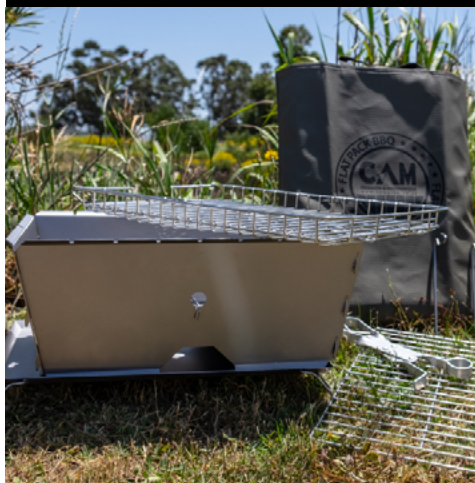

FLAT PACK ROCKET STOVE

FLAT PACK ROCKET STOVE:

Flat Pack for easy assembly, light weight, easy to find fuel " small wood chips, wood pellets, twigs, branches, pine cones etc., gravity self feeding, quick to ignite.

Tapering from wide to small at the top creating a venturi draft allows this rocket stove to work fast.

The Rocket Stove also comes with a Stainless Steel pan that can be used as a footing pan for the Rocket Stove to stand on whether grass, sand, mud, etc. The Pan can also be used for cooking food.

HOW TO USE:

Total Weight:
3.1kg

Actual size:
34cm high with
pan

Packed size:
33 x 26 x 8cm

 **WARNING: SURFACES WILL BECOME HOT. WHEN IN USE KEEP OUT OF REACH OF CHILDREN AND PETS - ALLOW TO COOL OFF - DO NOT TOUCH WHEN IN USE. CAM PRODUCTS WILL NOT BE HELD RESPONSIBLE FOR ANY INJURIES.**

SHOP OUR FULL RANGE OF PRODUCTS AT WWW.CAMPROD.CO.ZA

FLAT PACK BASIC

FLAT PACK DELUXE LONG

VERTICAL SPIT