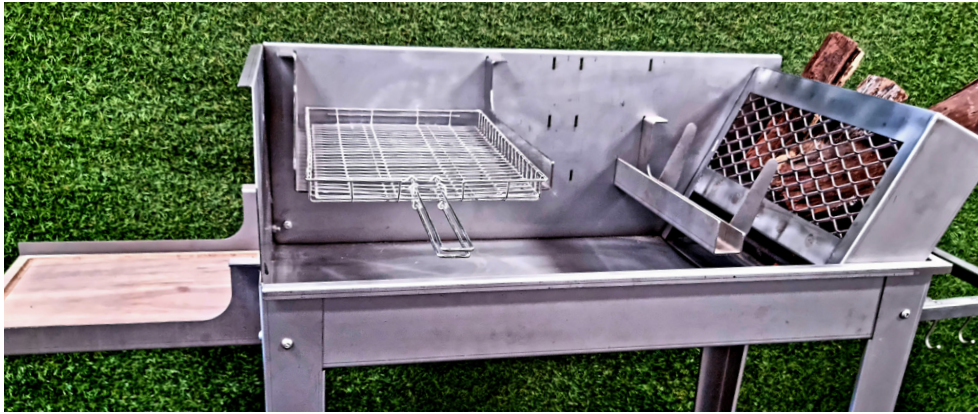

“BRAAI WITH WHEELS”

OUR UNIQUE BMW “BRAAI WITH WHEELS”:

Heavy duty stainless steel braai.

This product comes standard with double stainless steel grid and aluminium tongs. It has adjustable parts to ensure optimal use. Widen or lower the parts according to your grid size or to achieve the desired heat / distance from the coals.

ADJUSTABLE LEVEL TO ACHIEVE THE DESIRED HEAT / DISTANCE FROM THE COALS.

RIB STAND

TONGS

CUSTOMIZE YOUR BRAAI WITH THESE GREAT ADD-ONS:

ADD-ON SINGLE PIZZA OVEN

ADD-ON ROTISSERIE

 **WARNING: SURFACES WILL BECOME HOT. WHEN IN USE KEEP OUT OF REACH OF CHILDREN AND PETS - ALLOW TO COOL OFF - DO NOT TOUCH WHEN IN USE. CAM PRODUCTS WILL NOT BE HELD RESPONSIBLE FOR ANY INJURIES.**